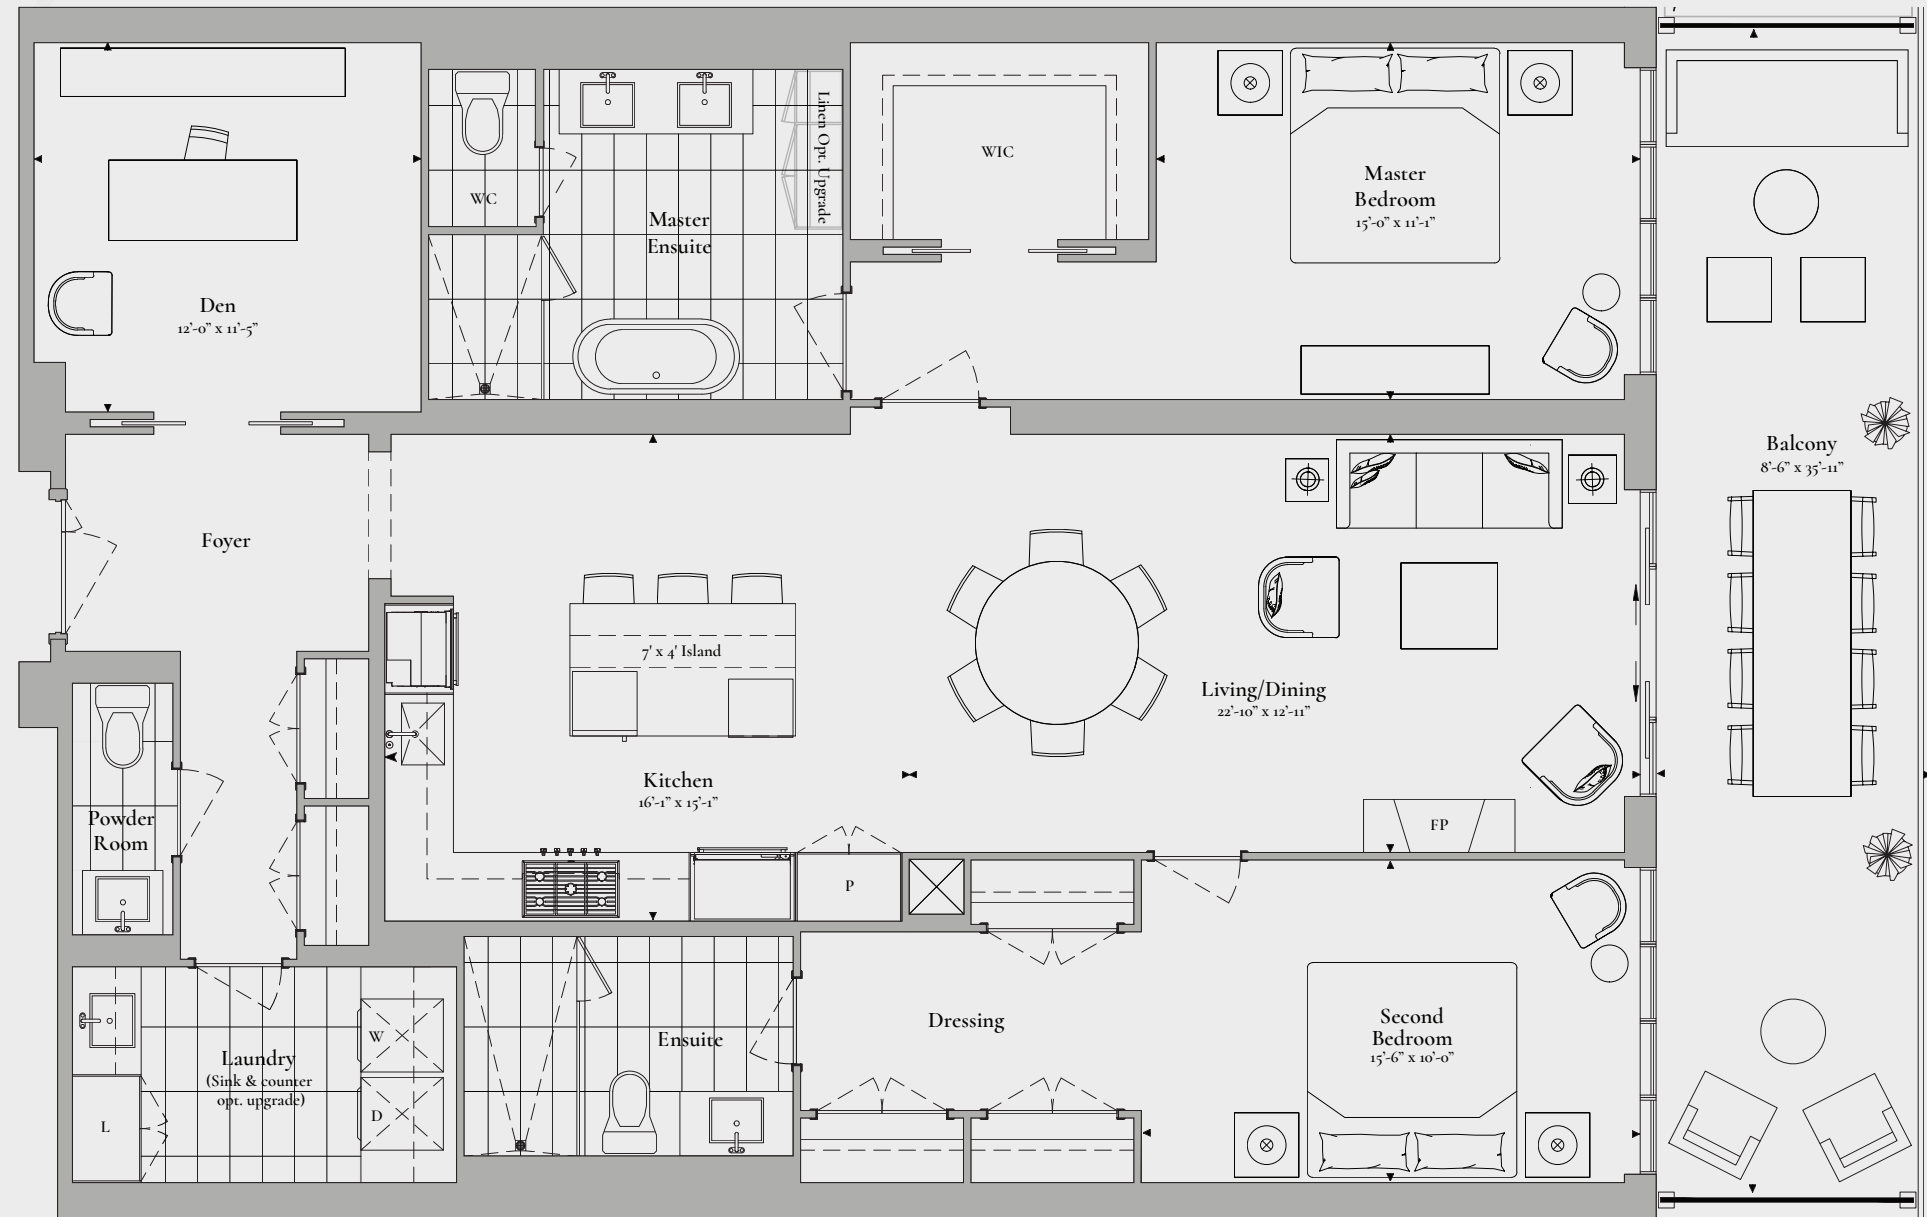

### THE VESTA

*2 Bedroom & Den, 2.5 Bathroom*

INTERIOR: 1,824 SQ.FT.

EXTERIOR: 310 SQ.FT.

TOTAL: 2, 134 SQ.FT.

3RD - 4TH FLOOR

Floor plans are intended to give a general indication of the proposed layout only. All images and dimensions are not intended to form part of any agreement. Dimensions and layouts are not exact, actual useable room sizes may vary. Furniture and fixture representations are for illustration purposes only and do not reflect electrical plans for the suite. Suites are sold unfurnished. Tile patterns may vary. Window sizes and locations may vary. Features, finishes, sizes and specifications are subject to change without notice. Balcony and terrace configurations and sizes vary based on location. E. & O.E